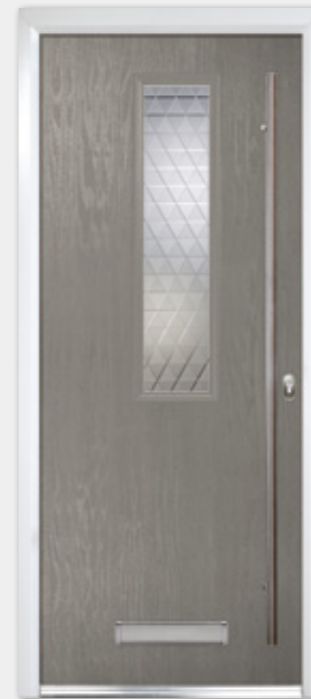

Bohemia Mid

Colour Premium Dusty Grey
Glass Harmony Pyramid
Furniture Contemporary