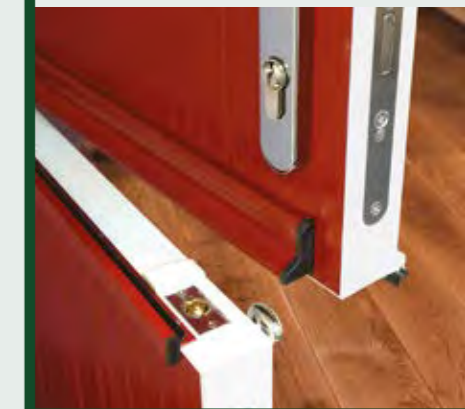

Choose Your Colour
See page 28

Choose Your Glass
See page 30

Choose Your Hardware
See page 46