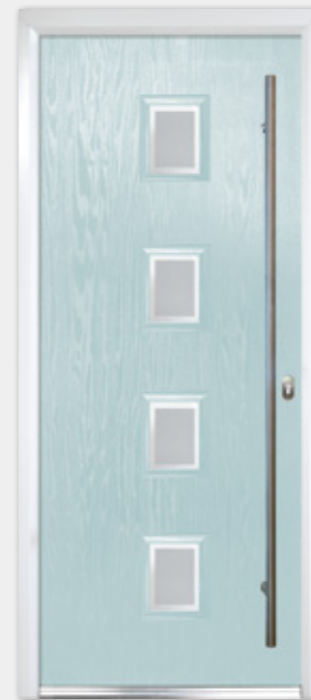

Bohemia Four Rectangles

Colour Premium Powder Blue
Glass Alpine
Furniture Contemporary