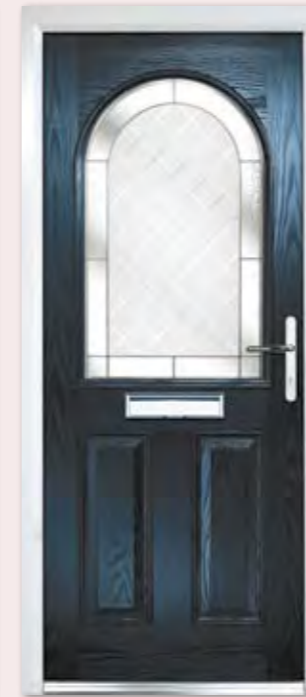

Composite Half Arched
Colour Blue
Glass Platinum Diamond
Furniture Chrome