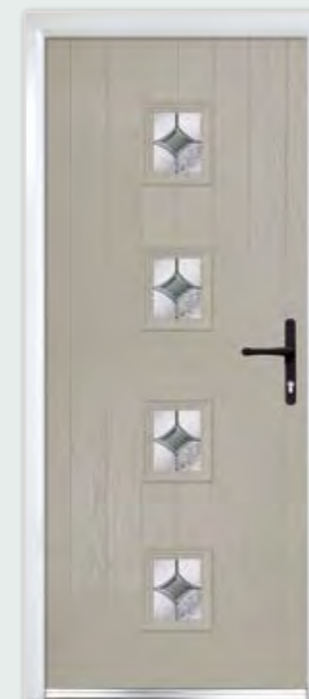

Cottage Four Rectangles
Colour Premium Silk Grey
Glass Lunna
Furniture Heritage Antique Black