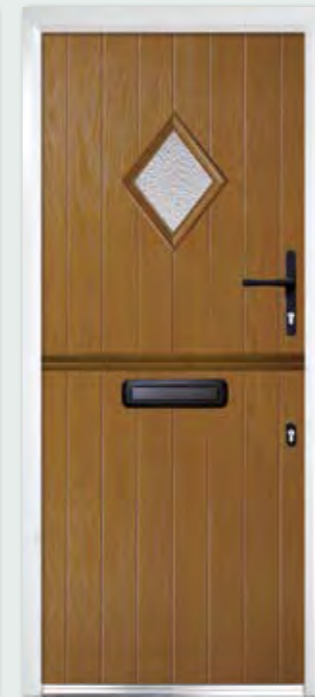

Stable Diamond

Colour Oak
Glass Minster
Furniture Heritage Antique Black

Stable Small Rectangle

Colour Premium Pigeon Blue
Glass Digital
Furniture Heritage Antique Black

Stable Door

Offering style and practicality, the Stable door is constructed specifically with a mid-rail to form two leaves when it is cut through, allowing the upper leaf of the door to open.