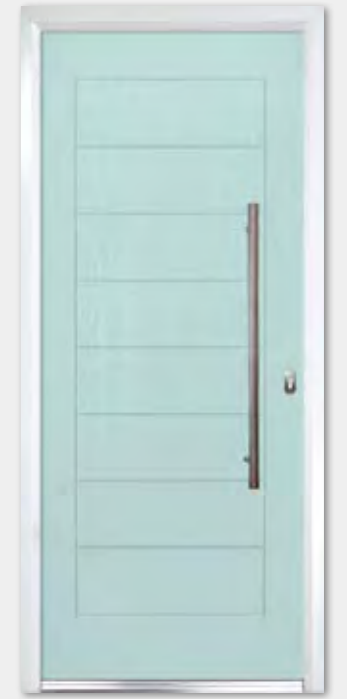

Select Solid

Colour Premium Duck Egg
Furniture Contemporary