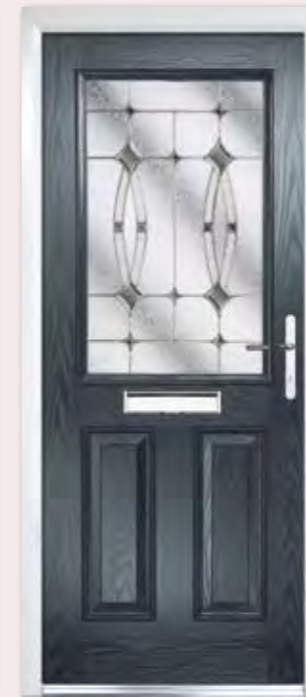

Composite Half
Colour Anthracite Grey
Glass Lunna
Furniture Chrome