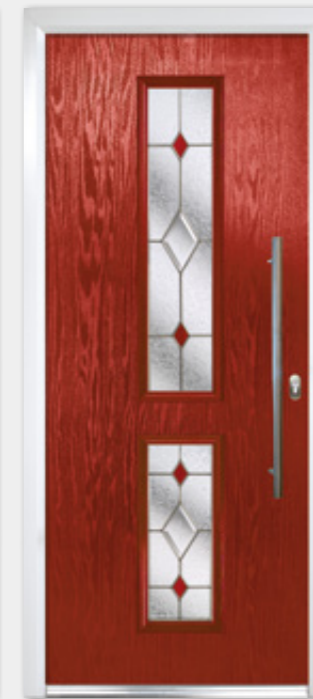

Bohemia Twin

Colour Red
Glass Kara Red
Furniture Contemporary