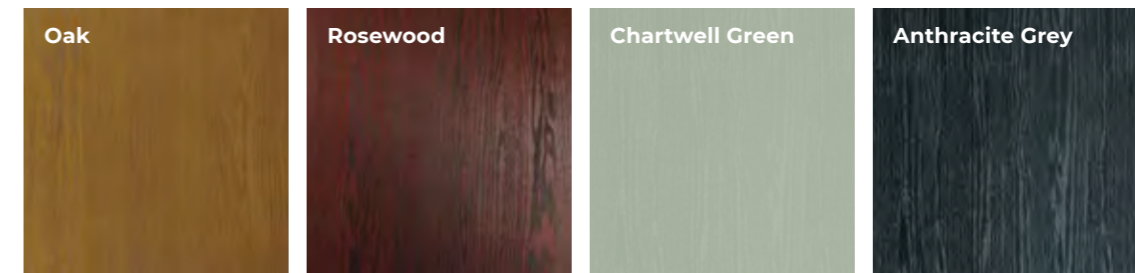

Choose Your Colour
 See page 28

Choose Your Glass
 See page 30

Choose Your Colour

Whether you are looking to make a statement by making your front door bold and bright or you would prefer something more traditional and demure to go with the style of your home, our Premium Sprayed Colour Service provides a vast array of colours to complement your glass designs and hardware options.

In addition, the outer frame of the door can be supplied in white or can be colour matched to your door or, if you really want your door to stand out, why not choose an alternative colour.

Choose from the extensive RAL range of colours and make your door truly unique.

Standard Colours

Standard Plus Colours

Premium Colours

What's Your Inspiration?

If you want your door to be unique but you're unsure what colour to choose, why not take inspiration from the things you love and that surround you.