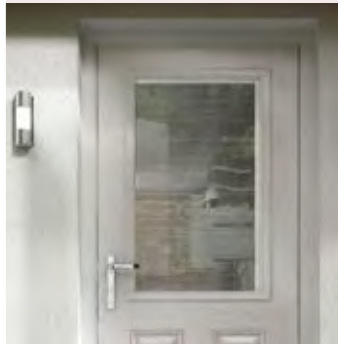

Enclosed Mini-blind

Perfect when added privacy is essential.

Mini-blinds have a simple control mechanism to be raised or tilted with one hand. This system uses a magnetic tab rather than a traditional cord so is completely safe to use around children.